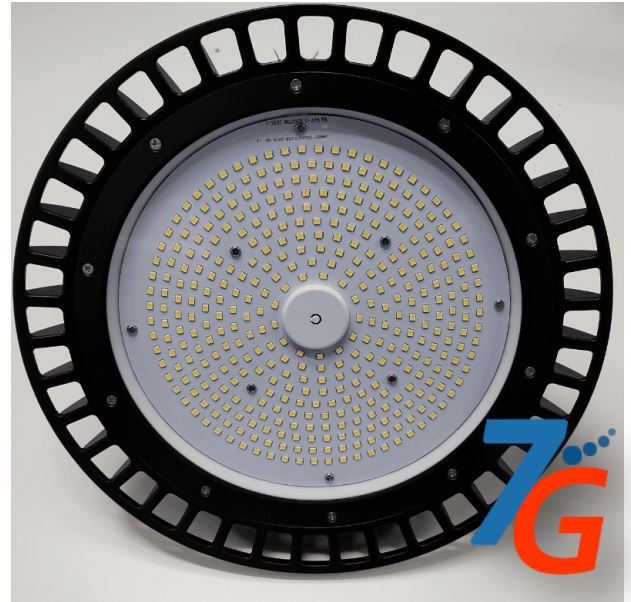

PRODUCT SPECIFICATIONS:

Product name	200Watt High Bay V2.0 G7
Part No	VT-HB07-200WSACGD1
Dimensions	15x15x8"
Net Weight	10.12 lbs
Wattage	198.56w

TECHNICAL SPECIFICATIONS:

Color Temperature	5000K
CRI	80
Lumen	27,222
Lumen Efficacy	137.1 Lm/W
THD	15%
PF	0.90
Driver	Dimmable

Product Description:

200W High Bay Fixture, great replacement for existing 400 watt Metal Halide fixtures. Ideal for gymnasiums, warehouses and storage facilities.

MATERIALS:

LED QTY	162
Driver	Dimmable
Housing	Magnesium
Housing Color	Black
Adaptor	Hook & Chain included

OTHER:

Operating Temp	-20°C to 45°Cz
Operating Humidity	20% - 70% RH
Storage Humidity	-30°C to 80°C
Application	Indoor/Outdoor i-P65
Safety Certification	UL
Warranty	5 Years

VOOTU, INC.

11721, US Highway 19 N.
Clearwater, FL 33764

727.314.8656

contactus@vootu.com
vootu.com